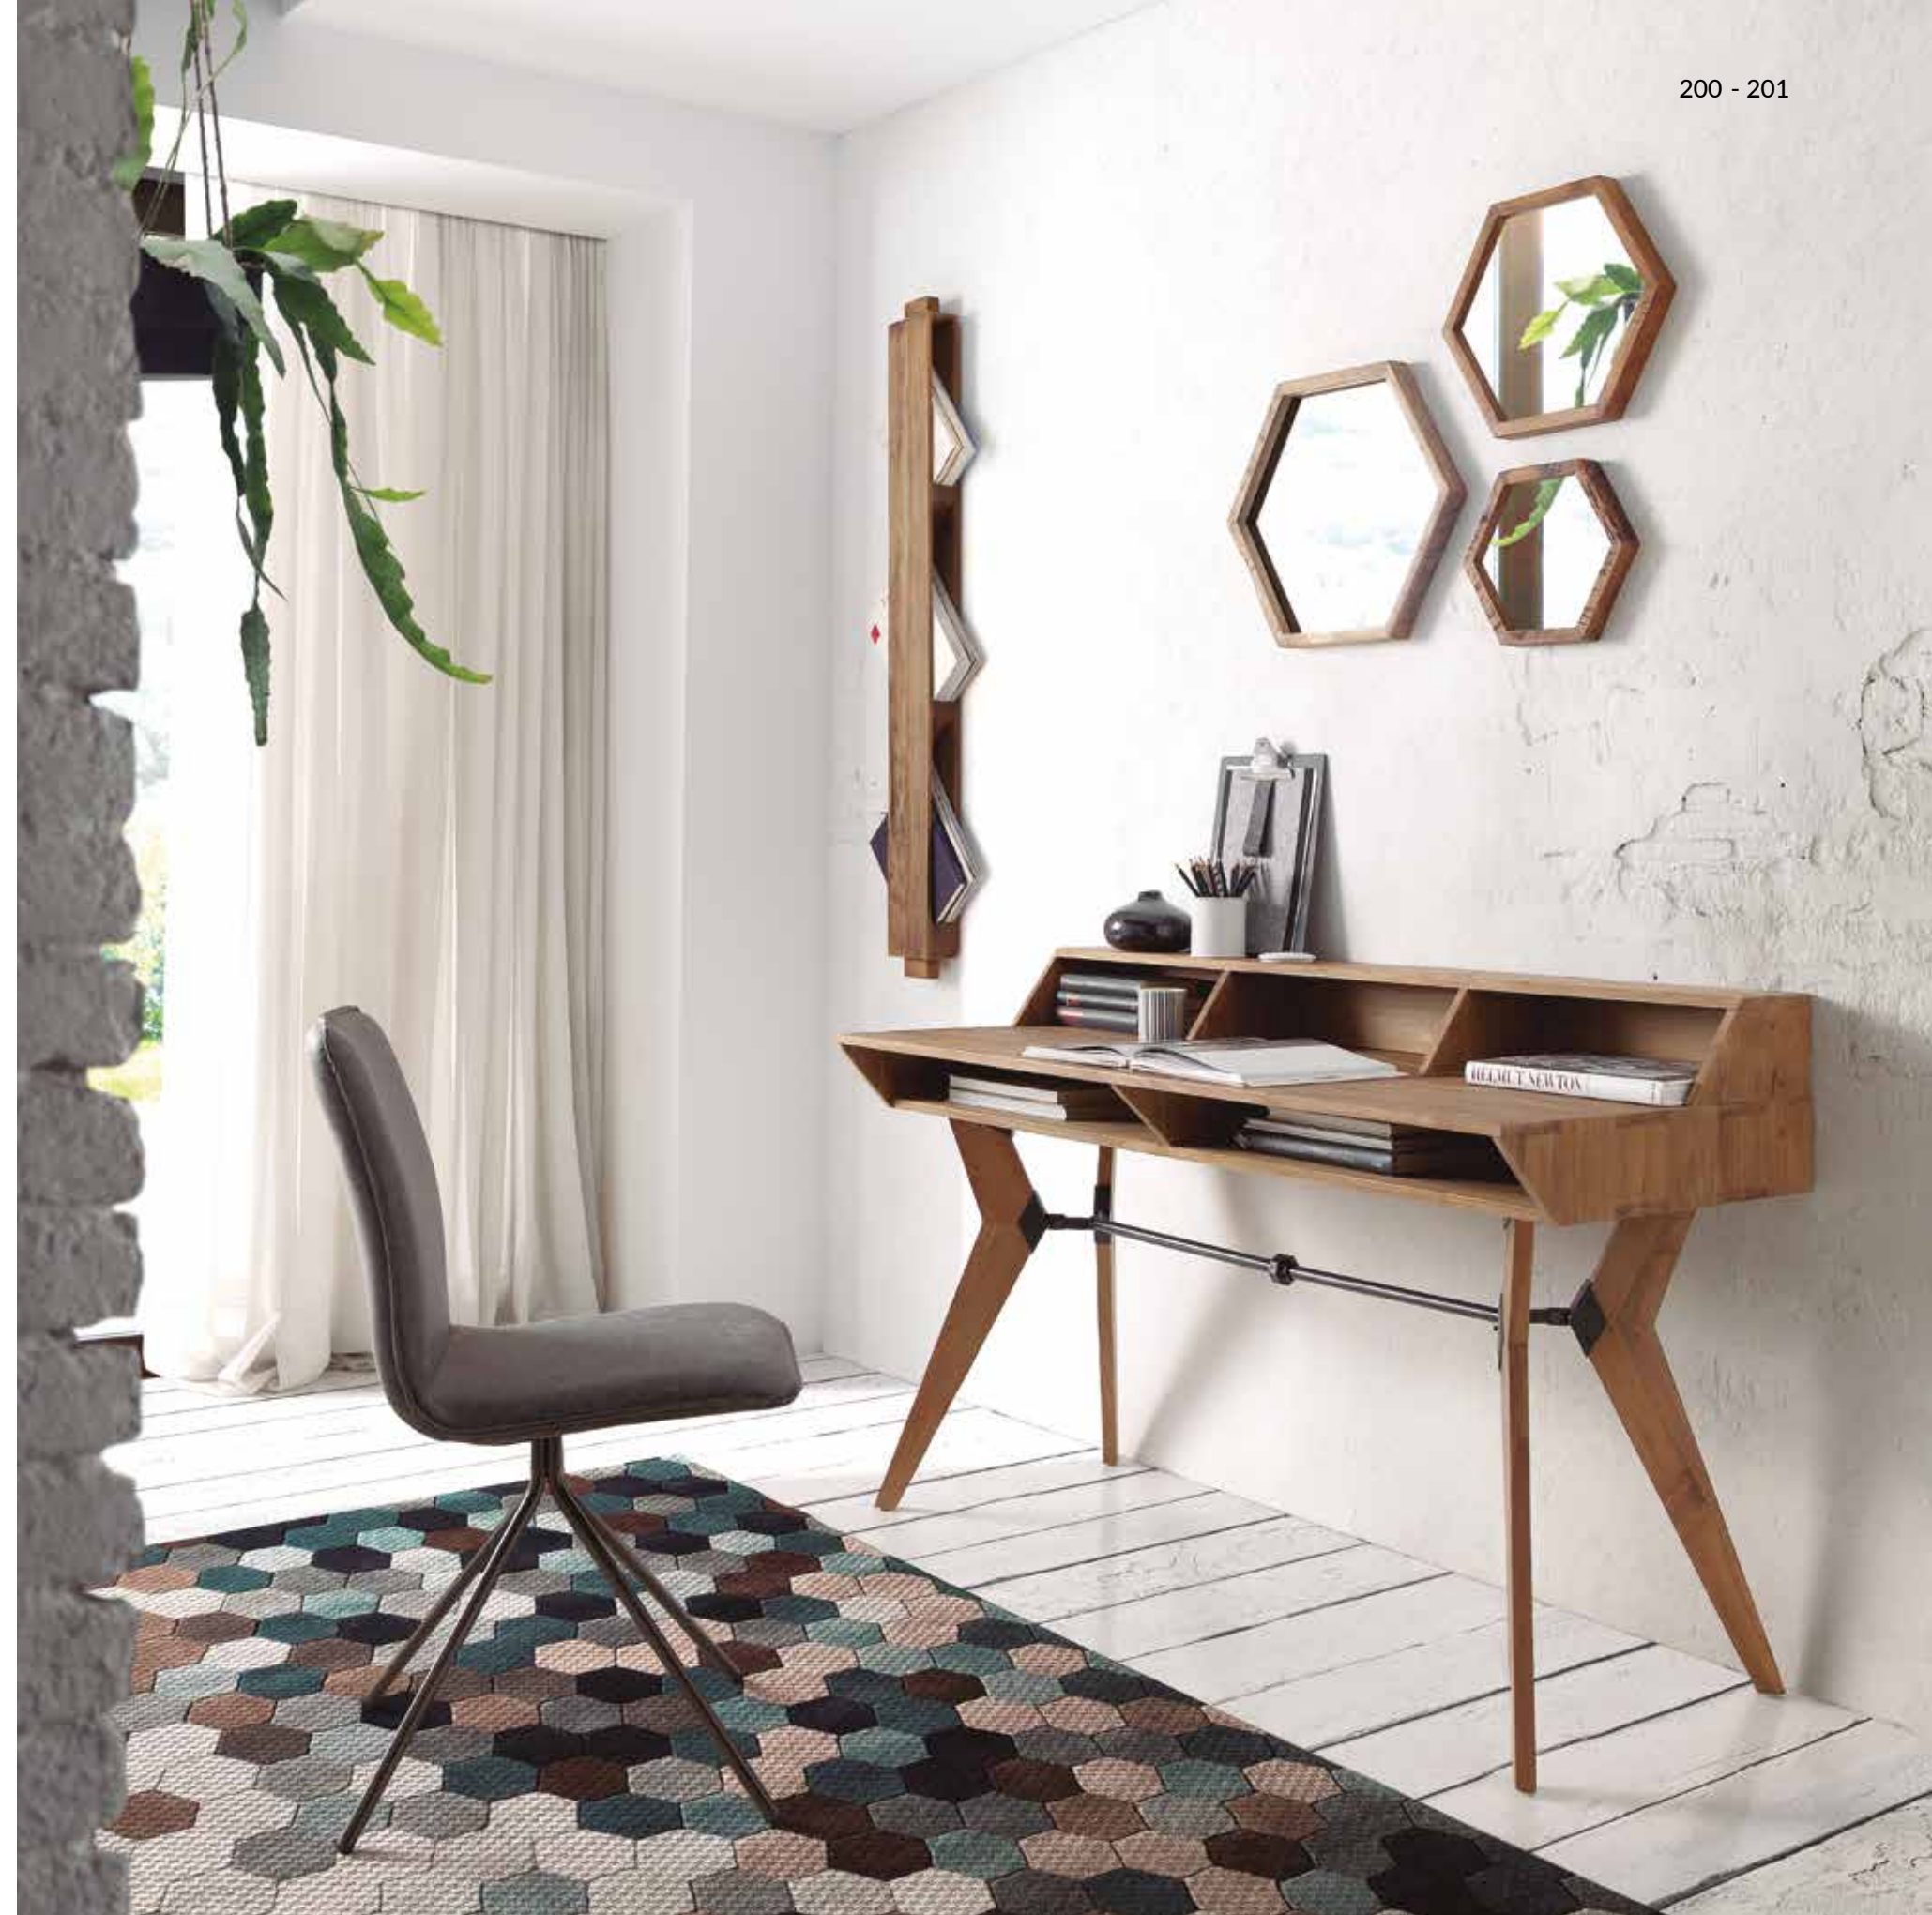

Natural
teak 

Tango

Ref. 13017
Escritorio Tango / Desk
↔ 140 ↗ 60 † 78 cm
Points 990

Ref. 13000
Silla Loire / Chair
↔ 86 ↗ 47 † 59 cm
Points 240

Ref. 13024
Revistero pared Home / Wall shelf
↔ 15 ↗ 7 † 135 cm
Points 150

Ref. 13025
Espejos Hexagonal home S-M-L / Mirrors
↔ 30 ↗ 3 † 26 cm **Points 80**

Ref. 13025.01
↔ 40 ↗ 3 † 35 cm **Points 90**

Ref. 13025.02
↔ 50 ↗ 3 † 43 cm **Points 120**

Natural
teak

Pure

Ref. 61742
Lámpara de mesa Yoga / Table lamp
↔ 24,5 ø 24,5 ‡ 39 cm
Points 216