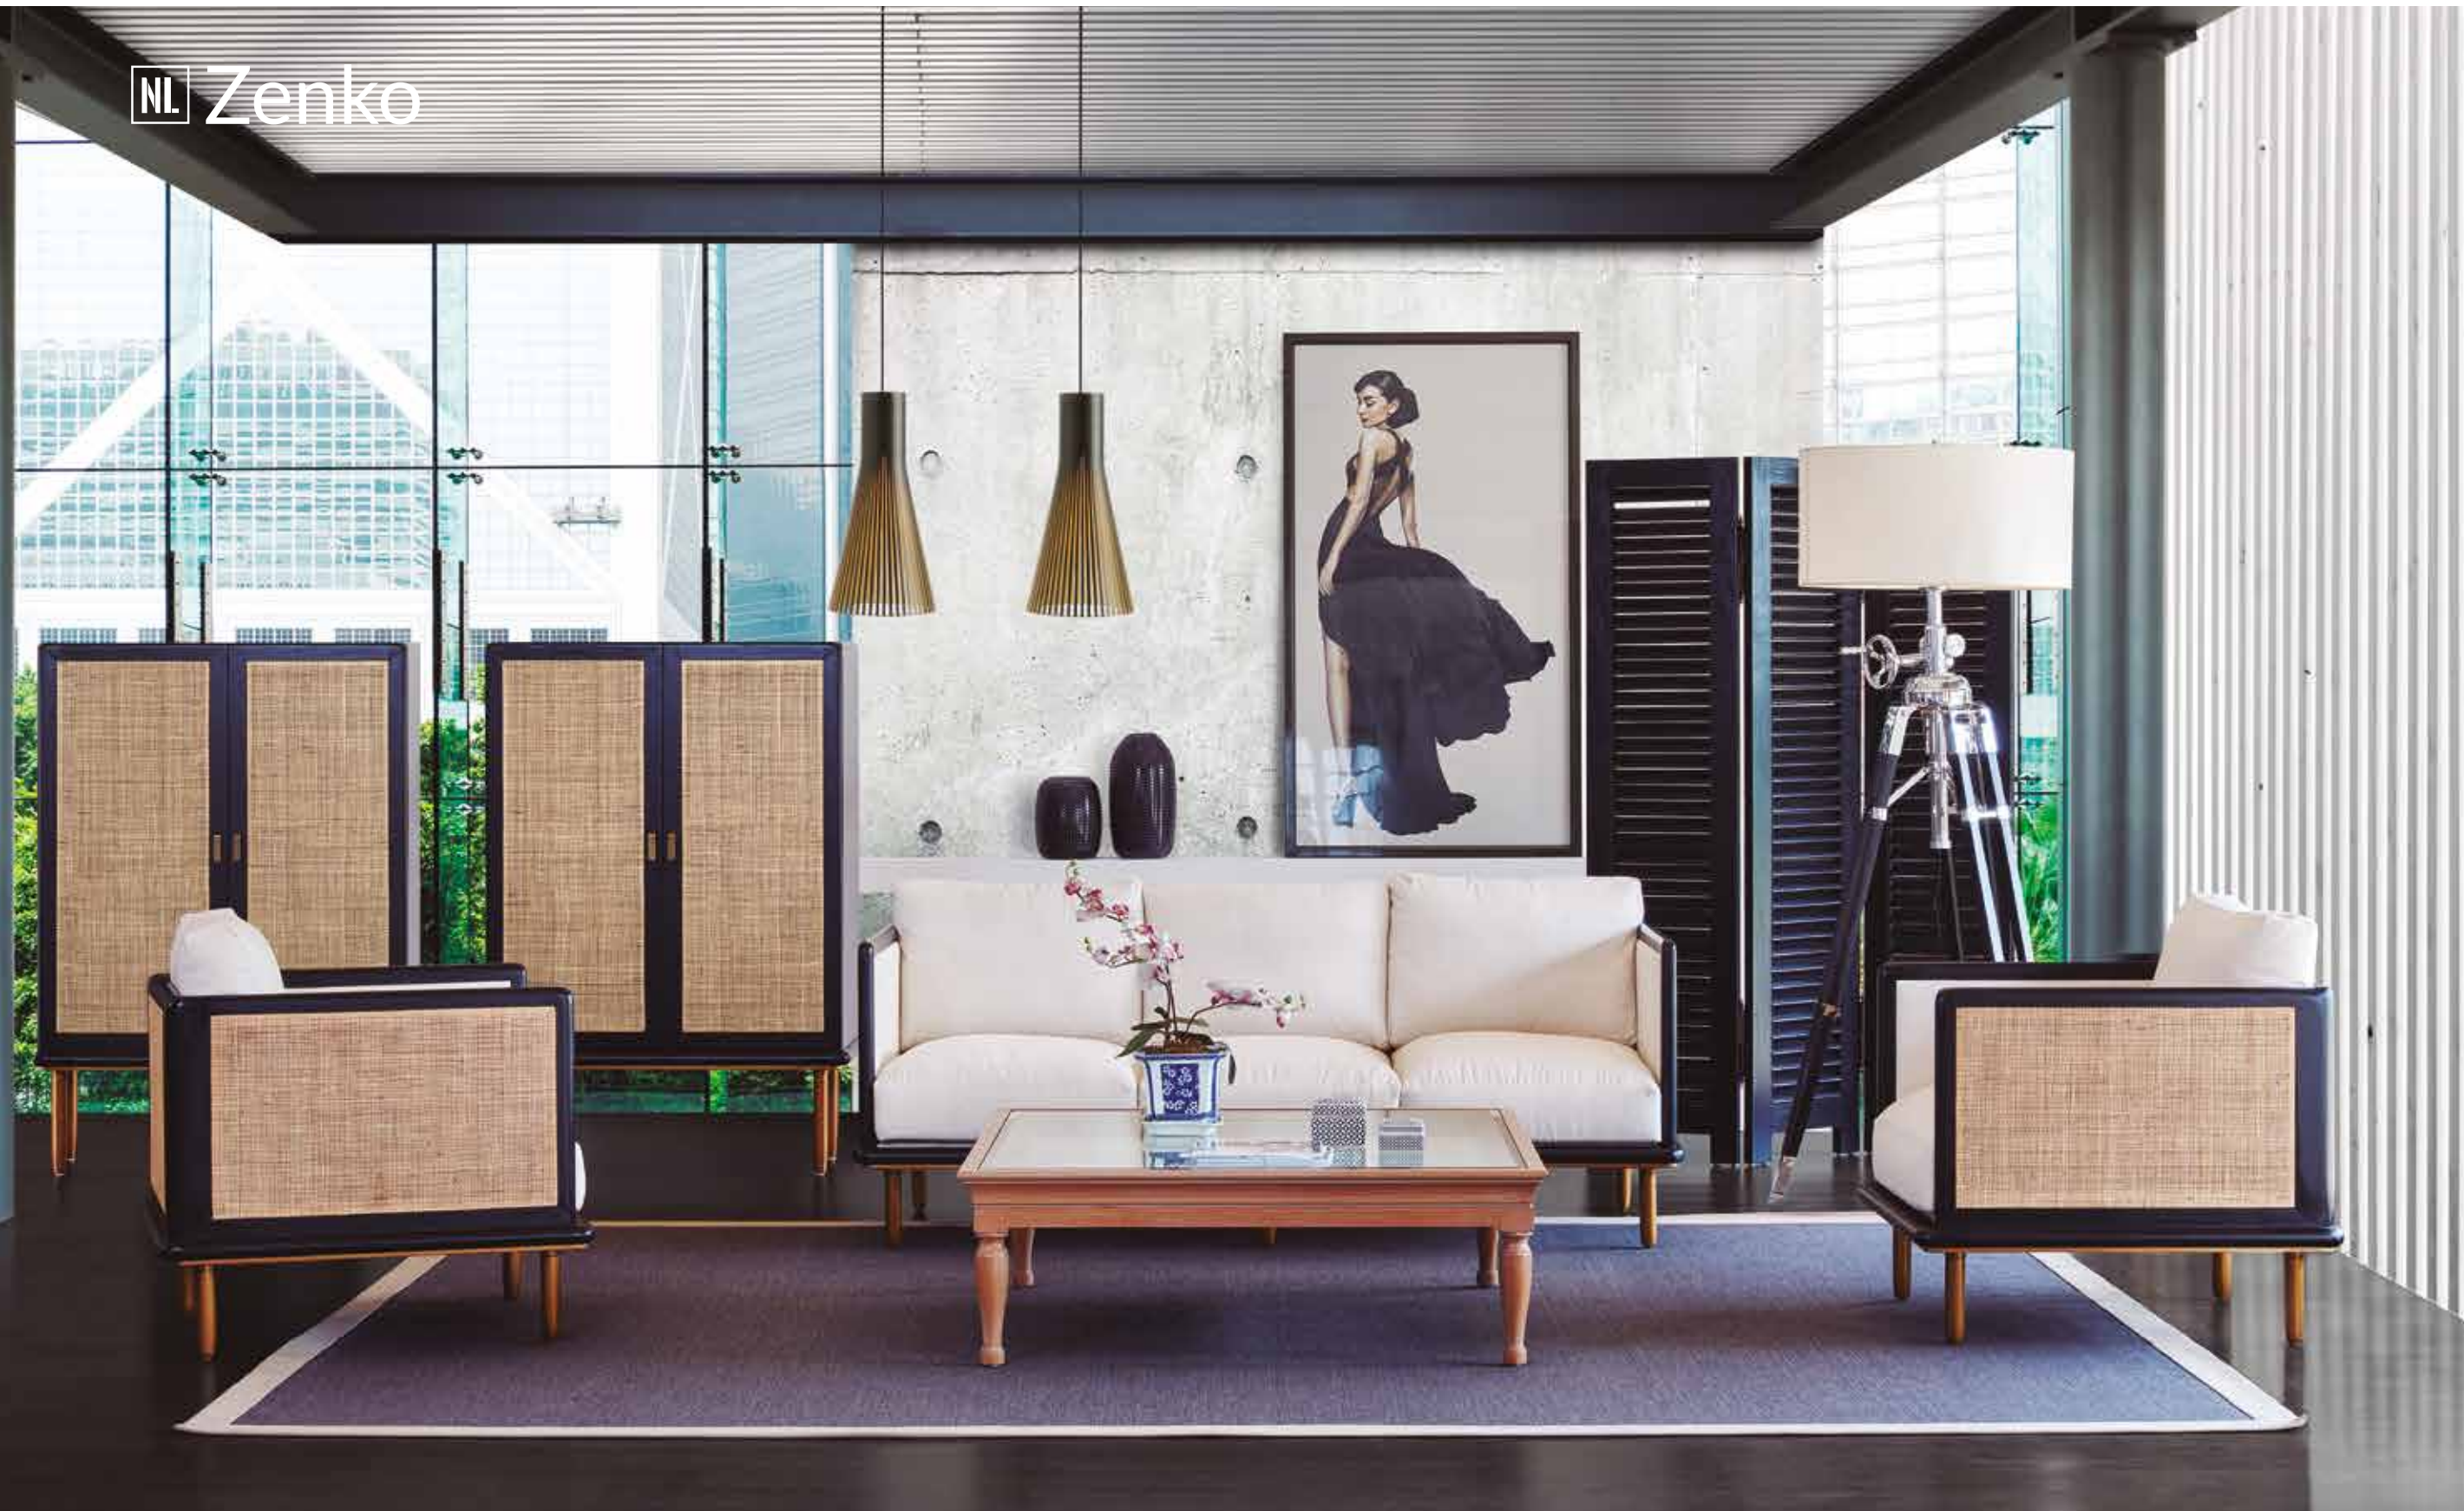

Zenko

Ref. 21791
Sillón Zenko / Armchair
↔ 80 ↗ 89 ↓ 76 cm
Points 490 / 690 c/c

Ref. 21793
Sofá Zenko / Sofa
↔ 201 ↗ 89 ↓ 76 cm
Points 1020 / 1510 c/c

Ref. 21794
Centro cuad. Rey / Coffee table
↔ 120 ↗ 120 ↓ 40 cm
Points 570 c/c 5 mm

Ref. 21790
Aparador alto Zenko / Cabinet
↔ 100 ↗ 50 ↓ 150 cm
Points 1360

Rattan
natural