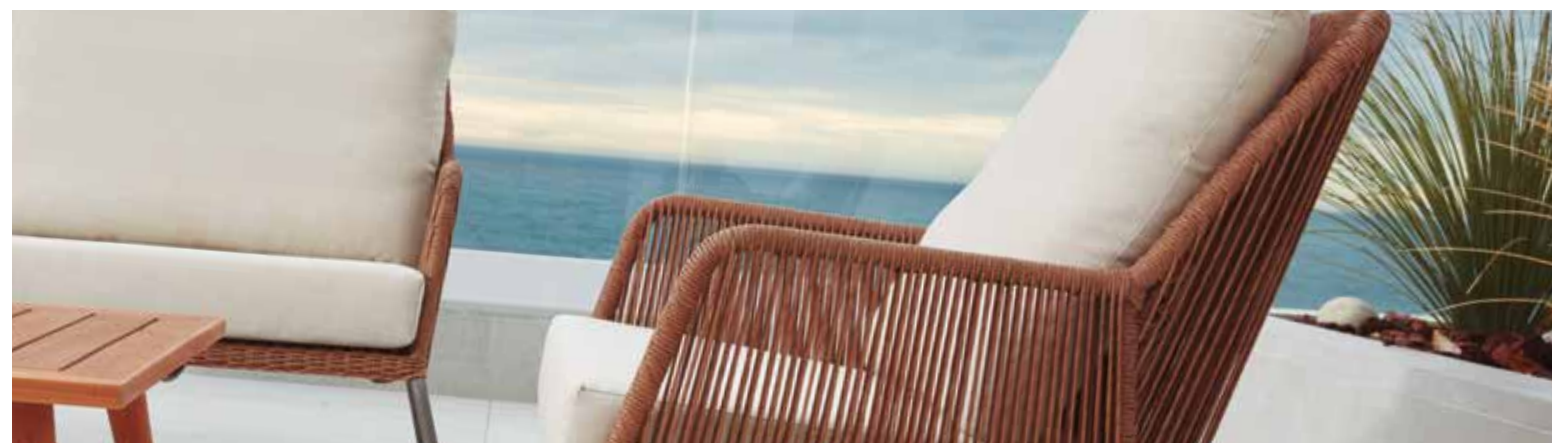

Material

Aluminio blanco / Aluminio antracita + Rope natural / Rope blanco
White aluminum / Anthracite aluminum + Natural rope / White rope

Composed by / LIVING

ALLANIS

Allanis

Sillón, sofá y centro.
Armchair, sofa and coffee table.